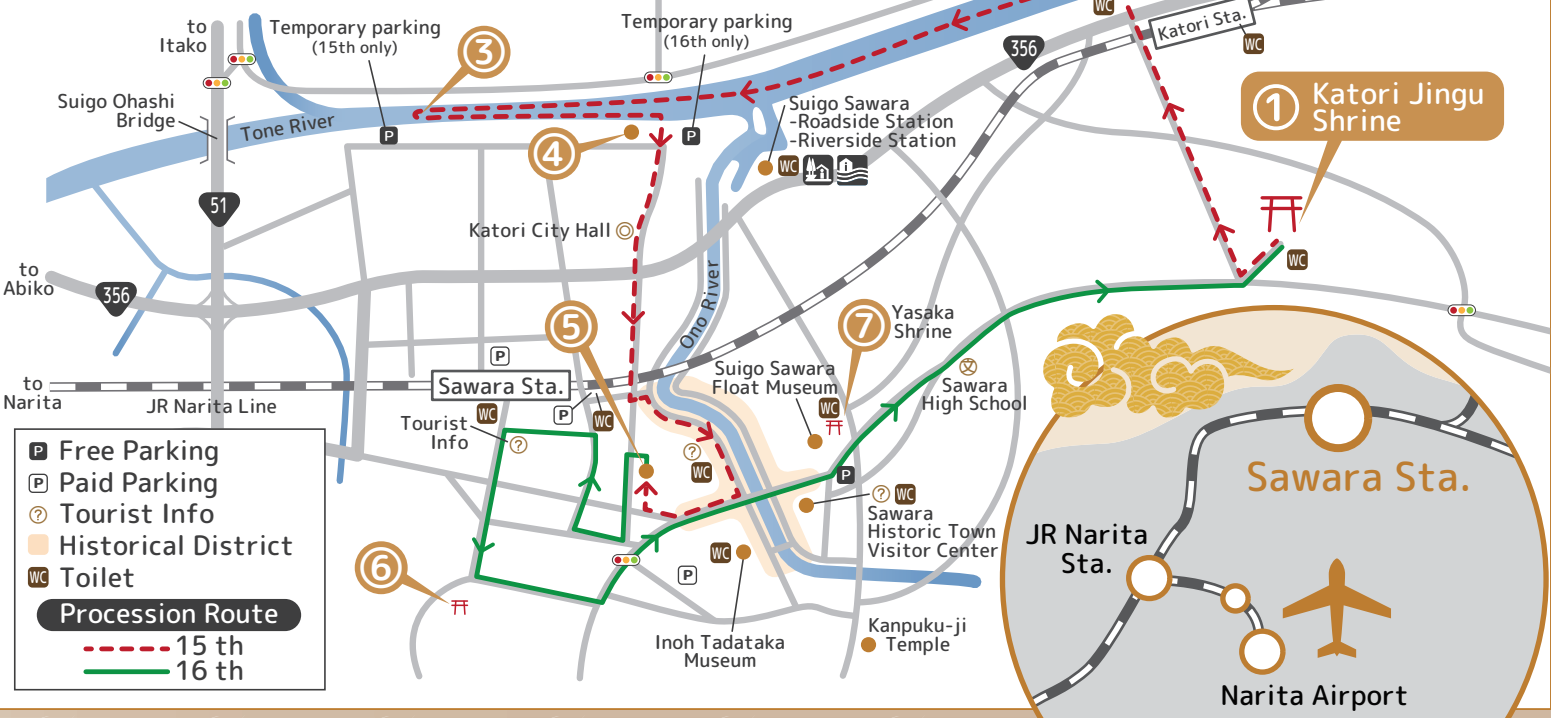

Katori Jingu Shikinen Jinkosai Procession Route

Date	Time	祭典	会場
Wed 15	8:30 ~	Hatsuyosai Launch Ceremony	① Katori Jingu Shrine
	12:30 ~	Boarding the Riverboat	② Tsunomiya Torii Riverbank
	14:30 ~	Welcoming the Riverboat by Kashima Jingu Shrine	③ Ushi-ga-Hana
	15:30 ~	Welcoming the Riverboat by Komikado Shrine	④ Sawara Riverbank
	17:00 ~	Celebration of the Omikoshi arriving at its destination	⑤ Sawara Shinyo Bank
Thu 16	8:30 ~	Celebration of the Omikoshi leaving its destination	⑤ Sawara Shinyo Bank
	10:00 ~	Welcoming the procession to Suwa Shrine	⑥ Suwa Shrine
	11:30 ~	Welcoming the procession to Yasaka Shrine	⑦ Yasaka Shrine
	16:00 ~	The procession ends at Katori Jingu Shrine	① Katori Jingu Shrine

(Schedule is subject to change)

- P** Free Parking
- P** Paid Parking
- i** Tourist Info
- H** Historical District
- WC** Toilet

Procession Route

- 15 th
- 16 th