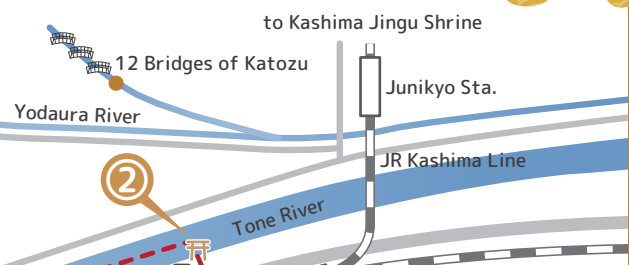

Katori Jingu Shikinen Jinkosai Procession Route

Date	Time	祭典	会場
Wed 15	8:30 ~	Hatsuyosai Launch Ceremony	① Katori Jingu Shrine
	12:30 ~	Boarding the Riverboat	② Tsunomiya Torii Riverbank
	14:30 ~	Welcoming the Riverboat by Kashima Jingu Shrine	③ Ushi-ga-Hana
	15:30 ~	Welcoming the Riverboat by Komikado Shrine	④ Sawara Riverbank
	17:00 ~	Celebration of the Omikoshi arriving at its destination	⑤ Sawara Shinyo Bank
Thu 16	8:30 ~	Celebration of the Omikoshi leaving its destination	⑤ Sawara Shinyo Bank
	10:00 ~	Welcoming the procession to Suwa Shrine	⑥ Suwa Shrine
	11:30 ~	Welcoming the procession to Yasaka Shrine	⑦ Yasaka Shrine
	16:00 ~	The procession ends at Katori Jingu Shrine	① Katori Jingu Shrine

(Schedule is subject to change)

- P** Free Parking
- P** Paid Parking
- i** Tourist Info
- H** Historical District
- WC** Toilet

Procession Route

- 15 th
- 16 th